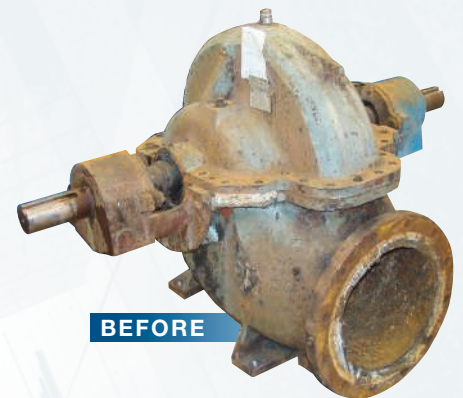

Also Servicing:

ALLIS CHALMERS
BELL & GOSSETT
BLACKMER
CAT
FLOWERVE/DURCO
GORMAN RUPP
GRISWOLD
GRUNDFOS
MOYNO
PEERLESS
PULSAFEEDER
RED JACKET
ROBBINS & MYERS
ROPER
SHURFLO
SULZER
TACO
TARBY
TUTHILL
WAUKESHA
WORTHINGTON

BEFORE