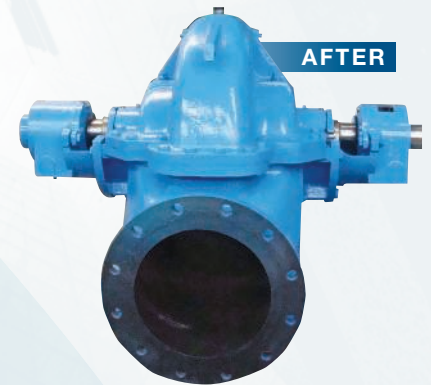

AFTER

Pump Controls & Reliability

GOULDS PUMPSMART DRIVES

Variable Speed Pump Control
Maintain Process Variables
Configured Pump Protection
Reduced Energy Consumption

GOULDS iAlert

Wireless Predictive Condition Monitoring
Continuous Monitoring For Rotating Equipment
Historical Trending, FFTs